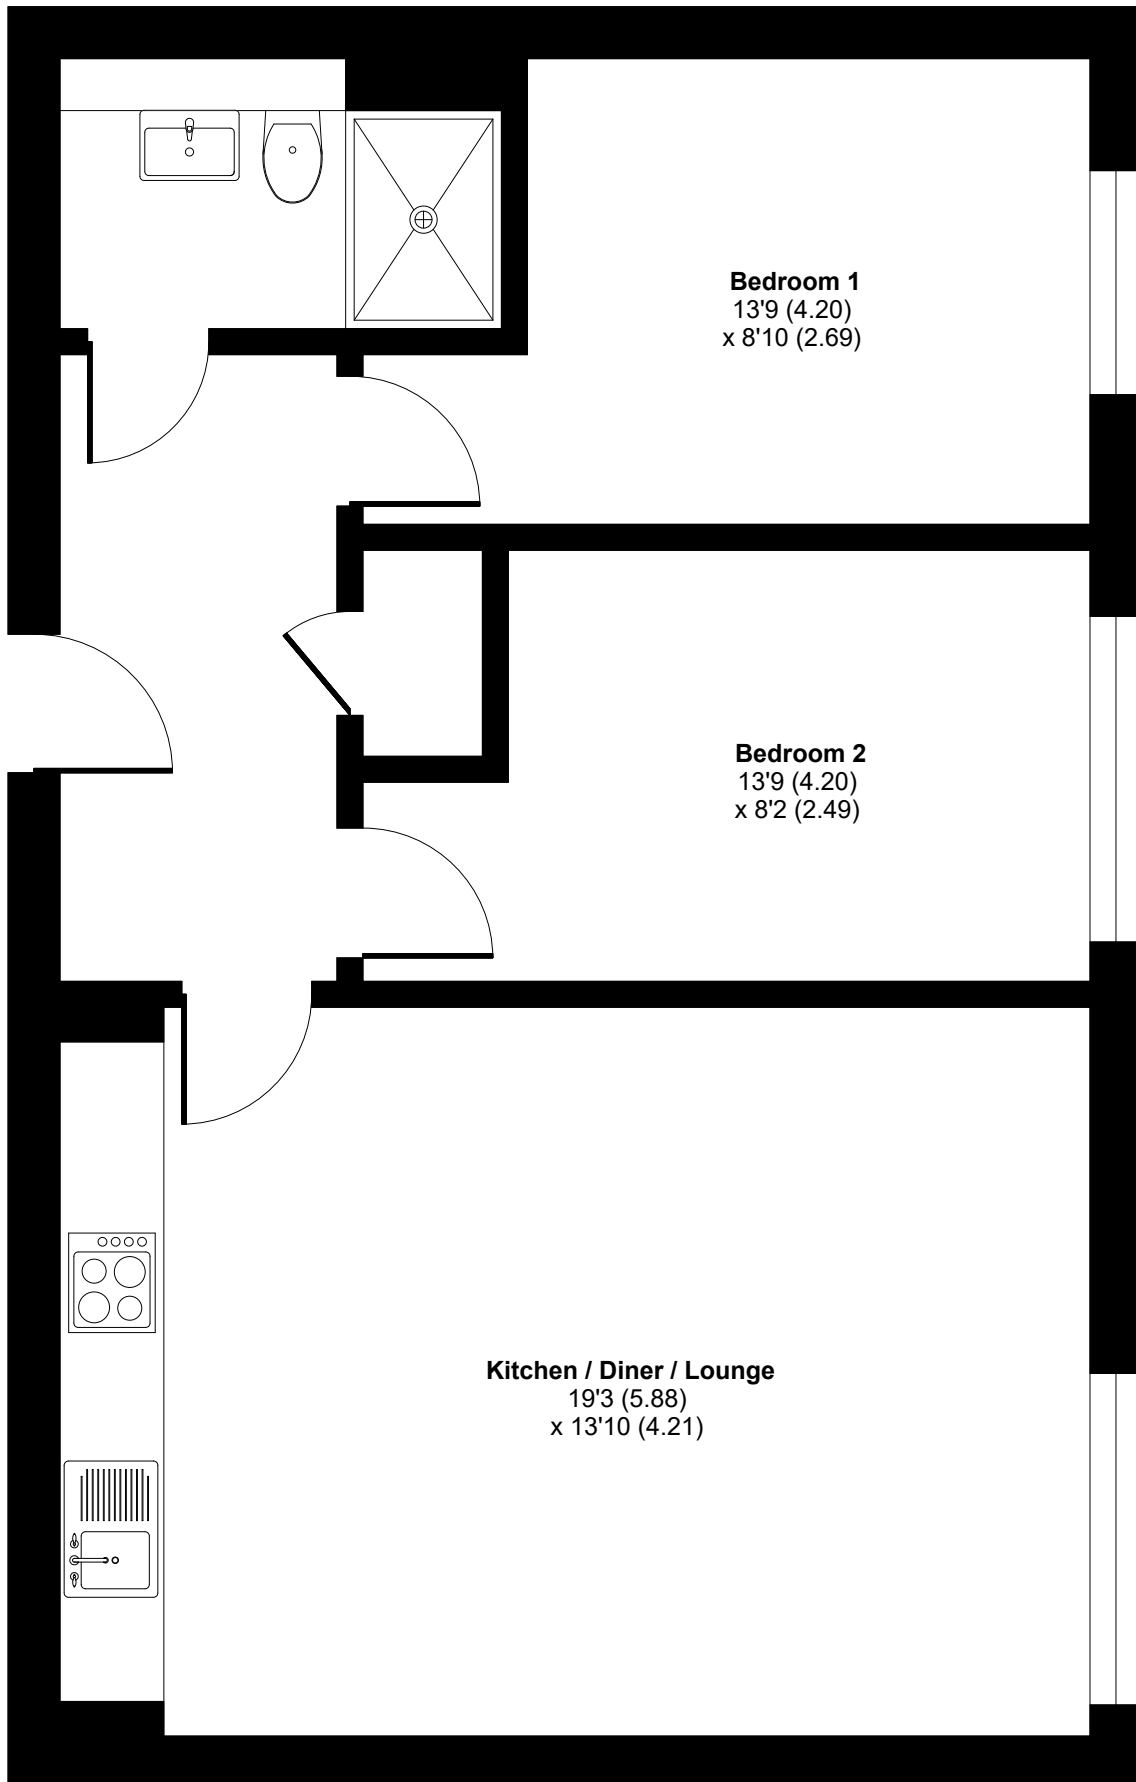

Greenhouse, Beeston Road, Leeds,

Approximate Area = 621 sq ft / 57.6 sq m

For identification only - Not to scale

THIRD FLOOR